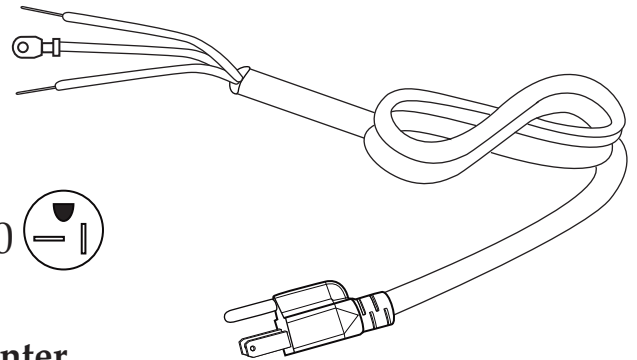

033682 - Cord 208 Volt NEMA 6-20

033683 - Cord Canadian Unit NEMA 5-20

* Certified replacement of the cord set can only be performed by an Authorized Service Center or the Waring Factory Service Center.