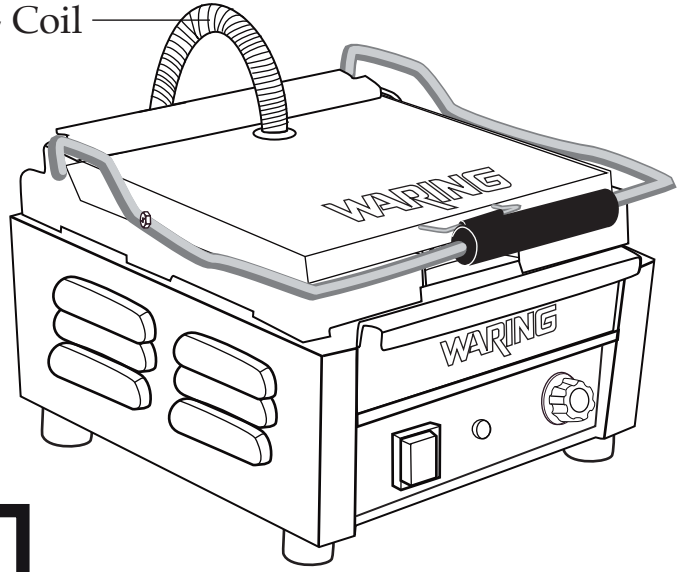

Catalog/Model

WFG150   WPG150
WFG150C   WPG150B
                  WPG150C

Waring Factory Service Center
314 Ella T. Grasso Ave.
Torrington, CT 06790
Tele. 1-800-269-6640
Fax 860-496-9017
www.waringcommercialproducts.com

033053 - Coil