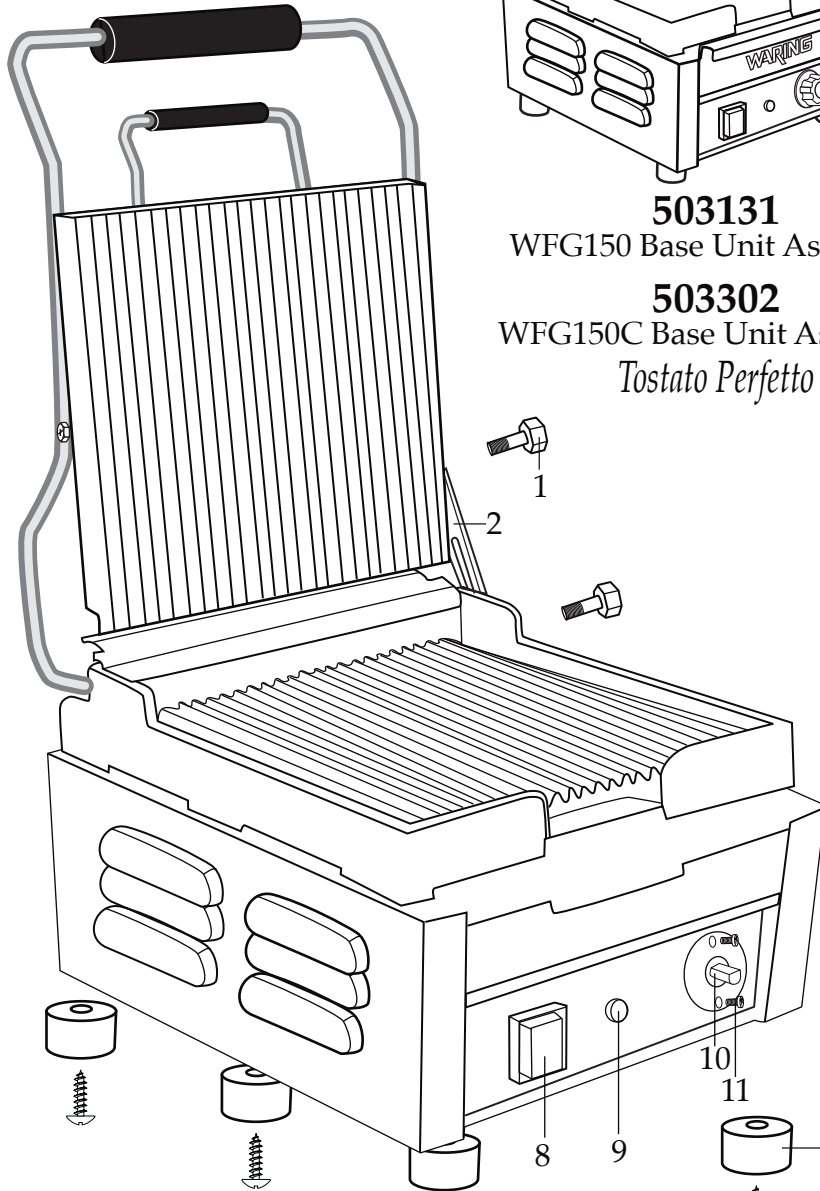

Date Code Location  
 YY|MM|DD  
 year|year|month|month|day|day

**503131**  
 WFG150 Base Unit Assembly

**503302**  
 WFG150C Base Unit Assembly  
*Tostato Perfetto*

**503132**  
 WPG150 Base Unit Assembly

**503244**  
 WPG150B Base Unit Assembly

**503303**  
 WPG150C Base Unit Assembly  
*Panini Perfetto*

**032000**  
 Cleaning Brush

**029824**  
 5/32" Short Arm Hex Key  
 Allen Wrench

Panini Perfetto® / Tostato Perfetto®  
 Compact Italian-Style Panini Grills