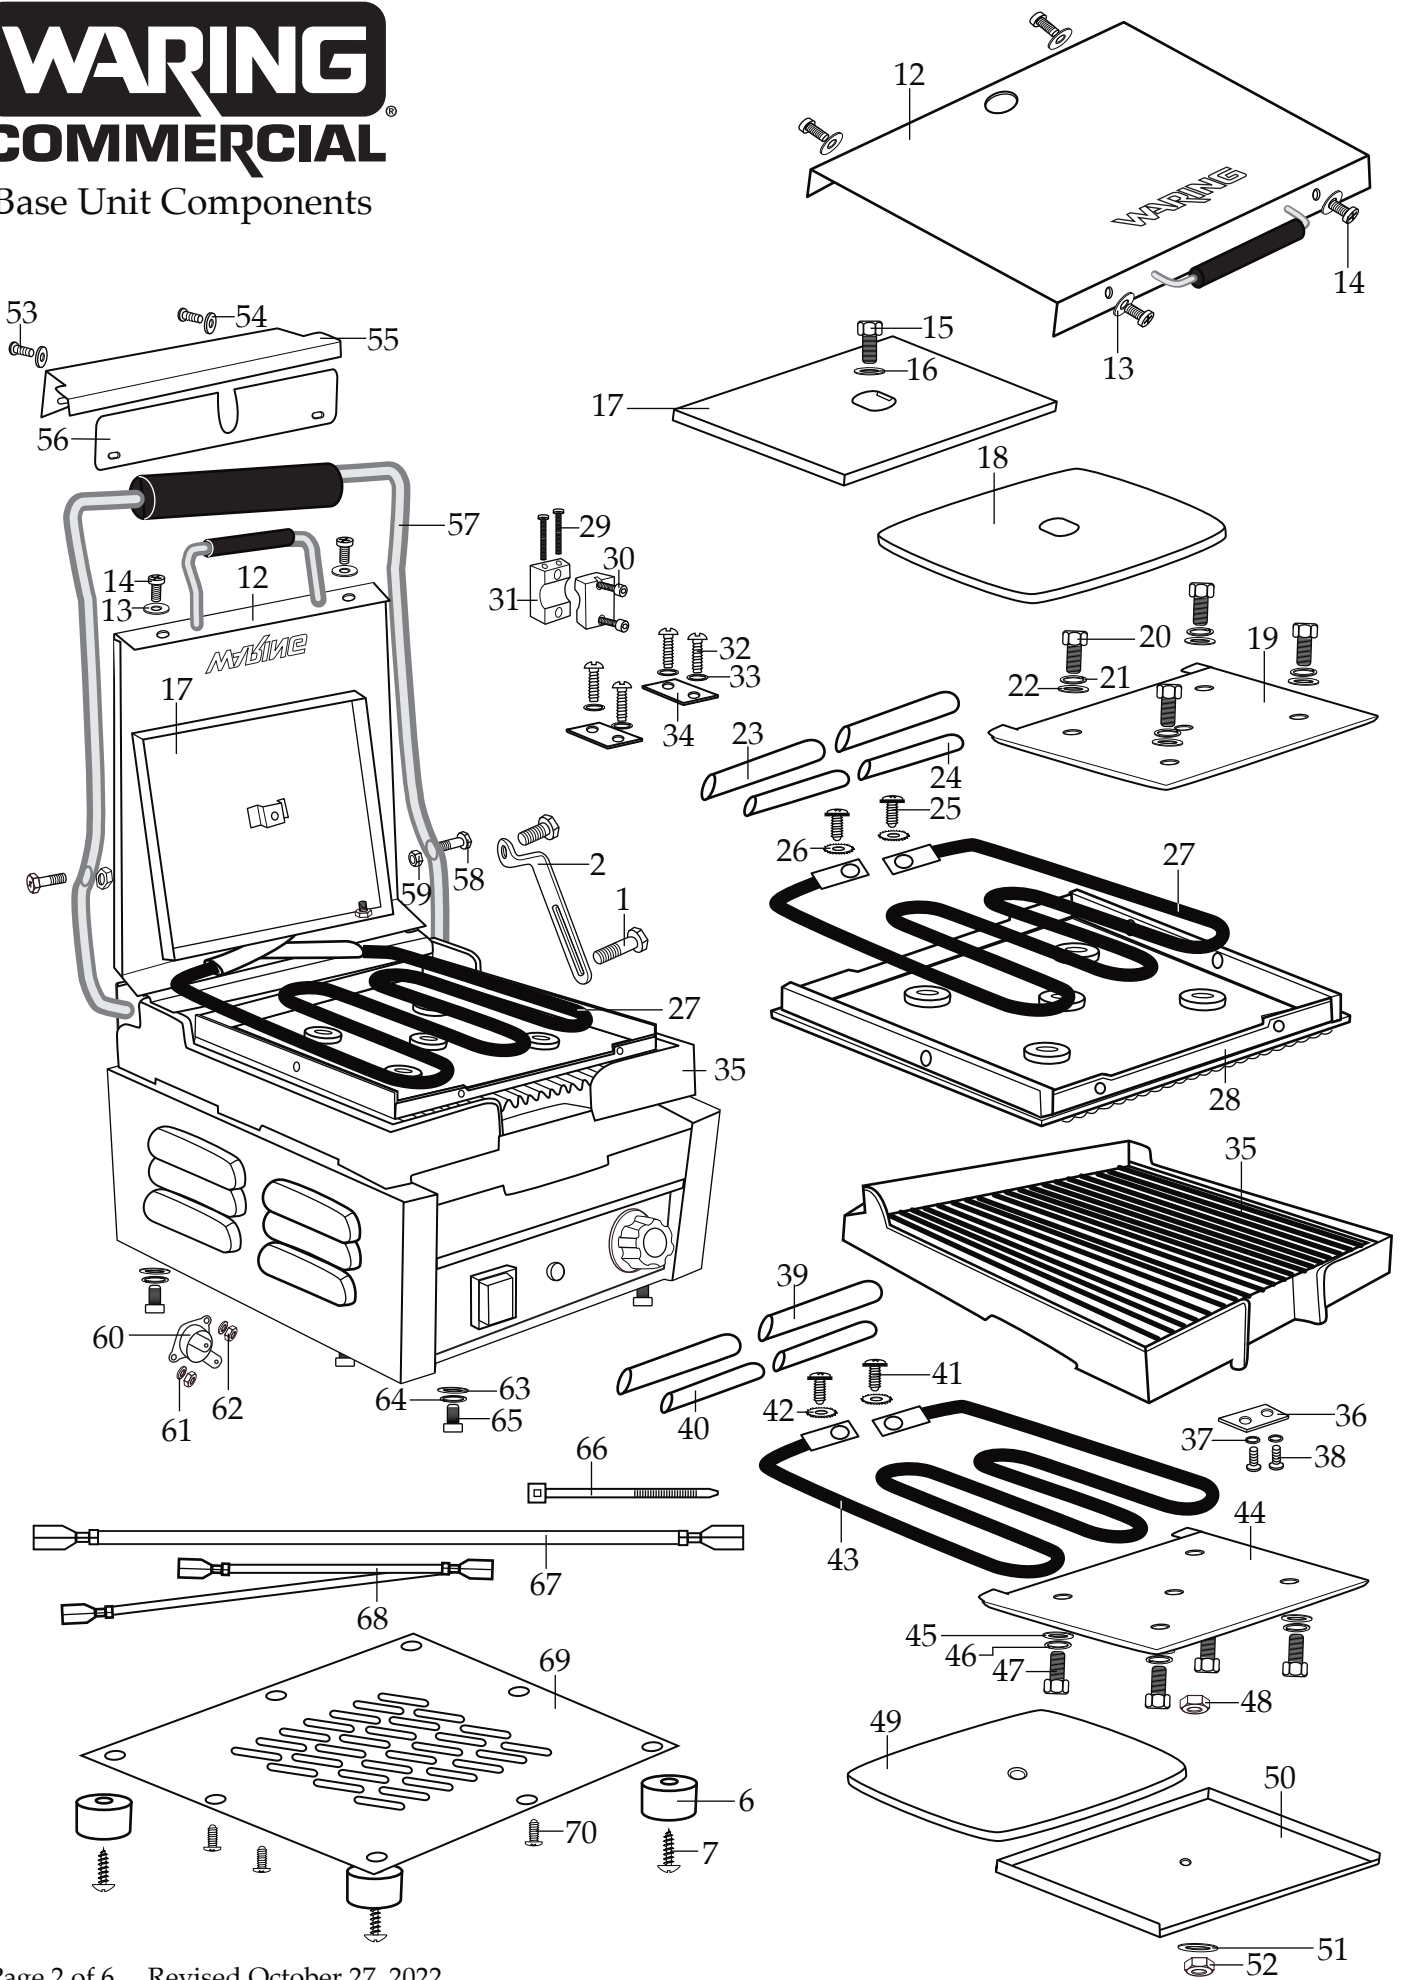

WARING COMMERCIAL®

Base Unit Components